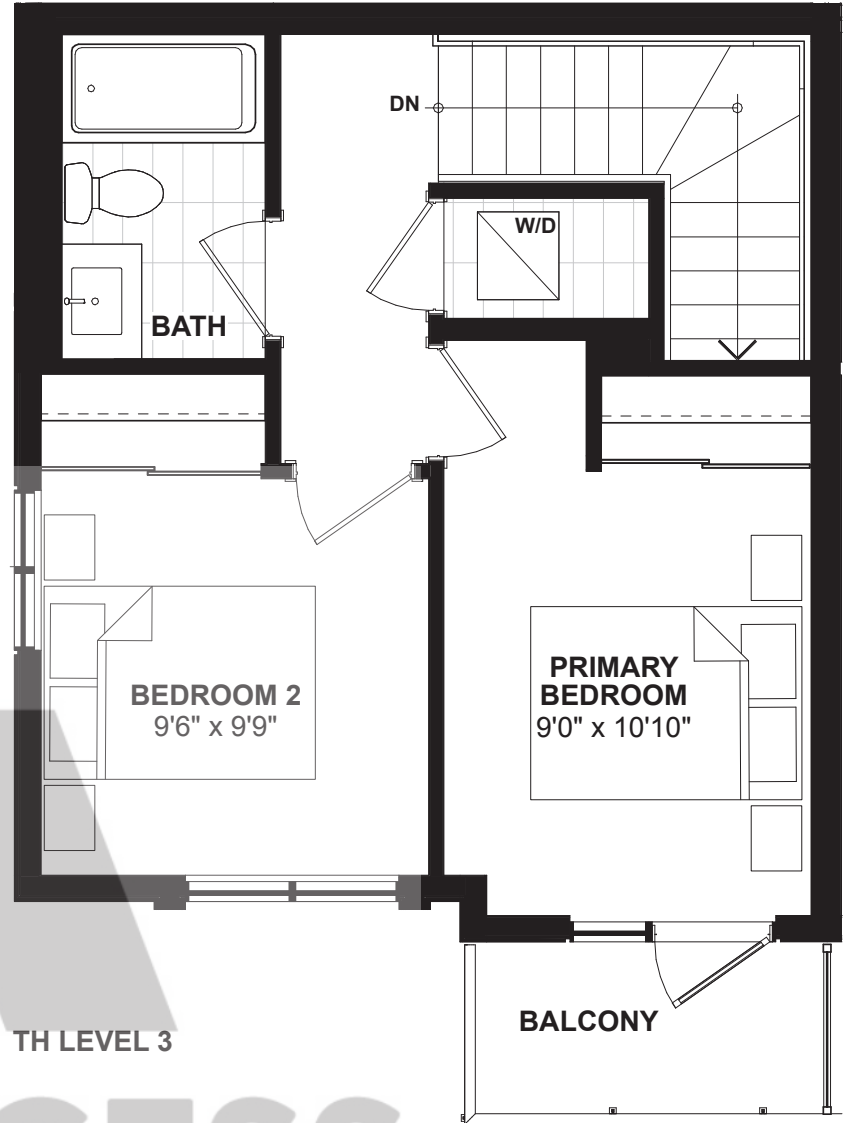

2H (BF)

2 BEDROOM • 730 SQ. FT.

FLOOR 8

FLOOR 7

FLOOR 7

FLOOR 8

2M

2 BEDROOM • 918 SQ. FT.

SUITE TH-1A

2 BEDROOM • 780 SQ. FT.

SUITE TH-1B

2 BEDROOM • 725 SQ. FT.

ALL ACCESS
HOMES

TH LEVEL 1

SUITE TH-1C

2 BEDROOM • 781 SQ. FT.

SUITE TH-2A

2 BEDROOM • 924 SQ. FT.

TH LEVEL 2

TH LEVEL 3

ALL ACCESS
HOMES

TH LEVEL 1

TH LEVEL 2

TH LEVEL 3

SUITE TH-2B

2 BEDROOM • 935 SQ. FT.

TH LEVEL 1

ALL ACCESS
HOMES

SUITE TH-2C

2 BEDROOM • 914 SQ. FT.

TH LEVEL 2

TH LEVEL 3