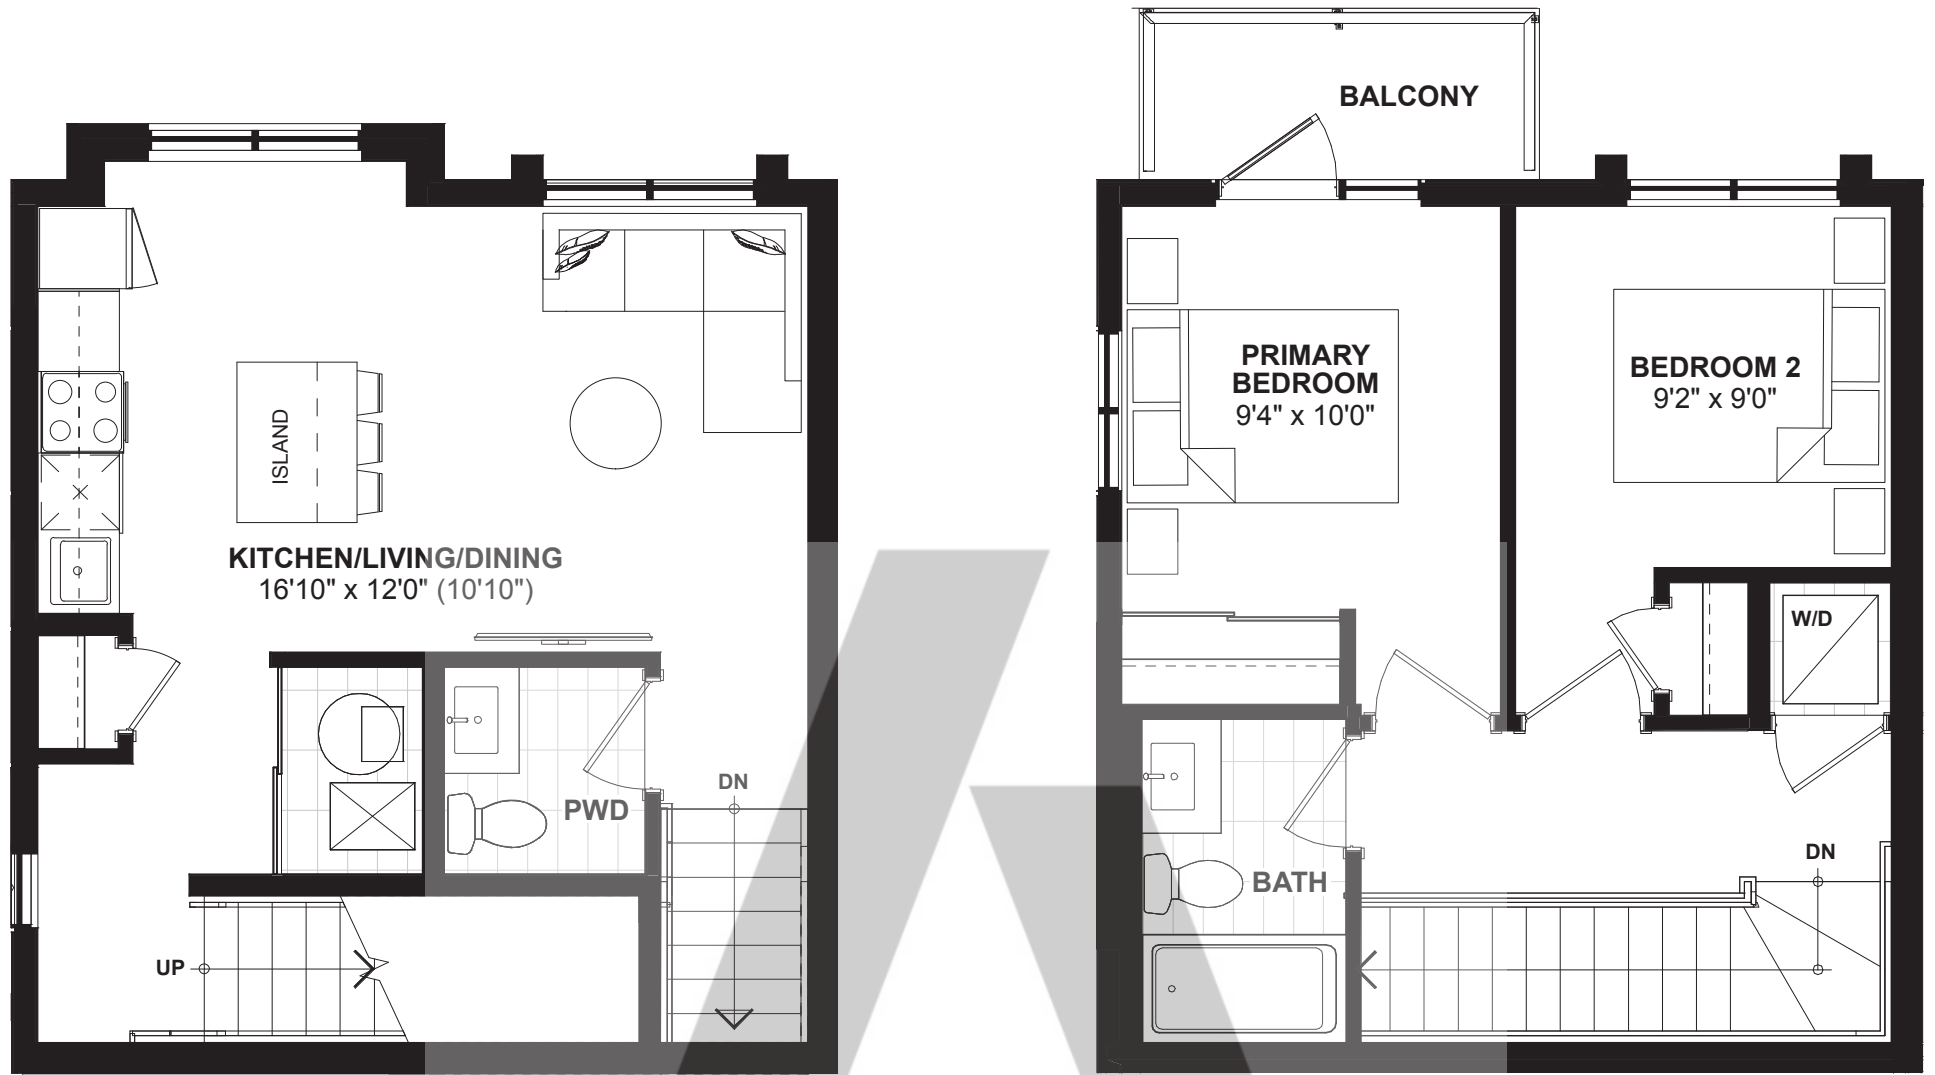

SUITE TH-2A

2 BEDROOM • 924 SQ. FT.

TH LEVEL 2