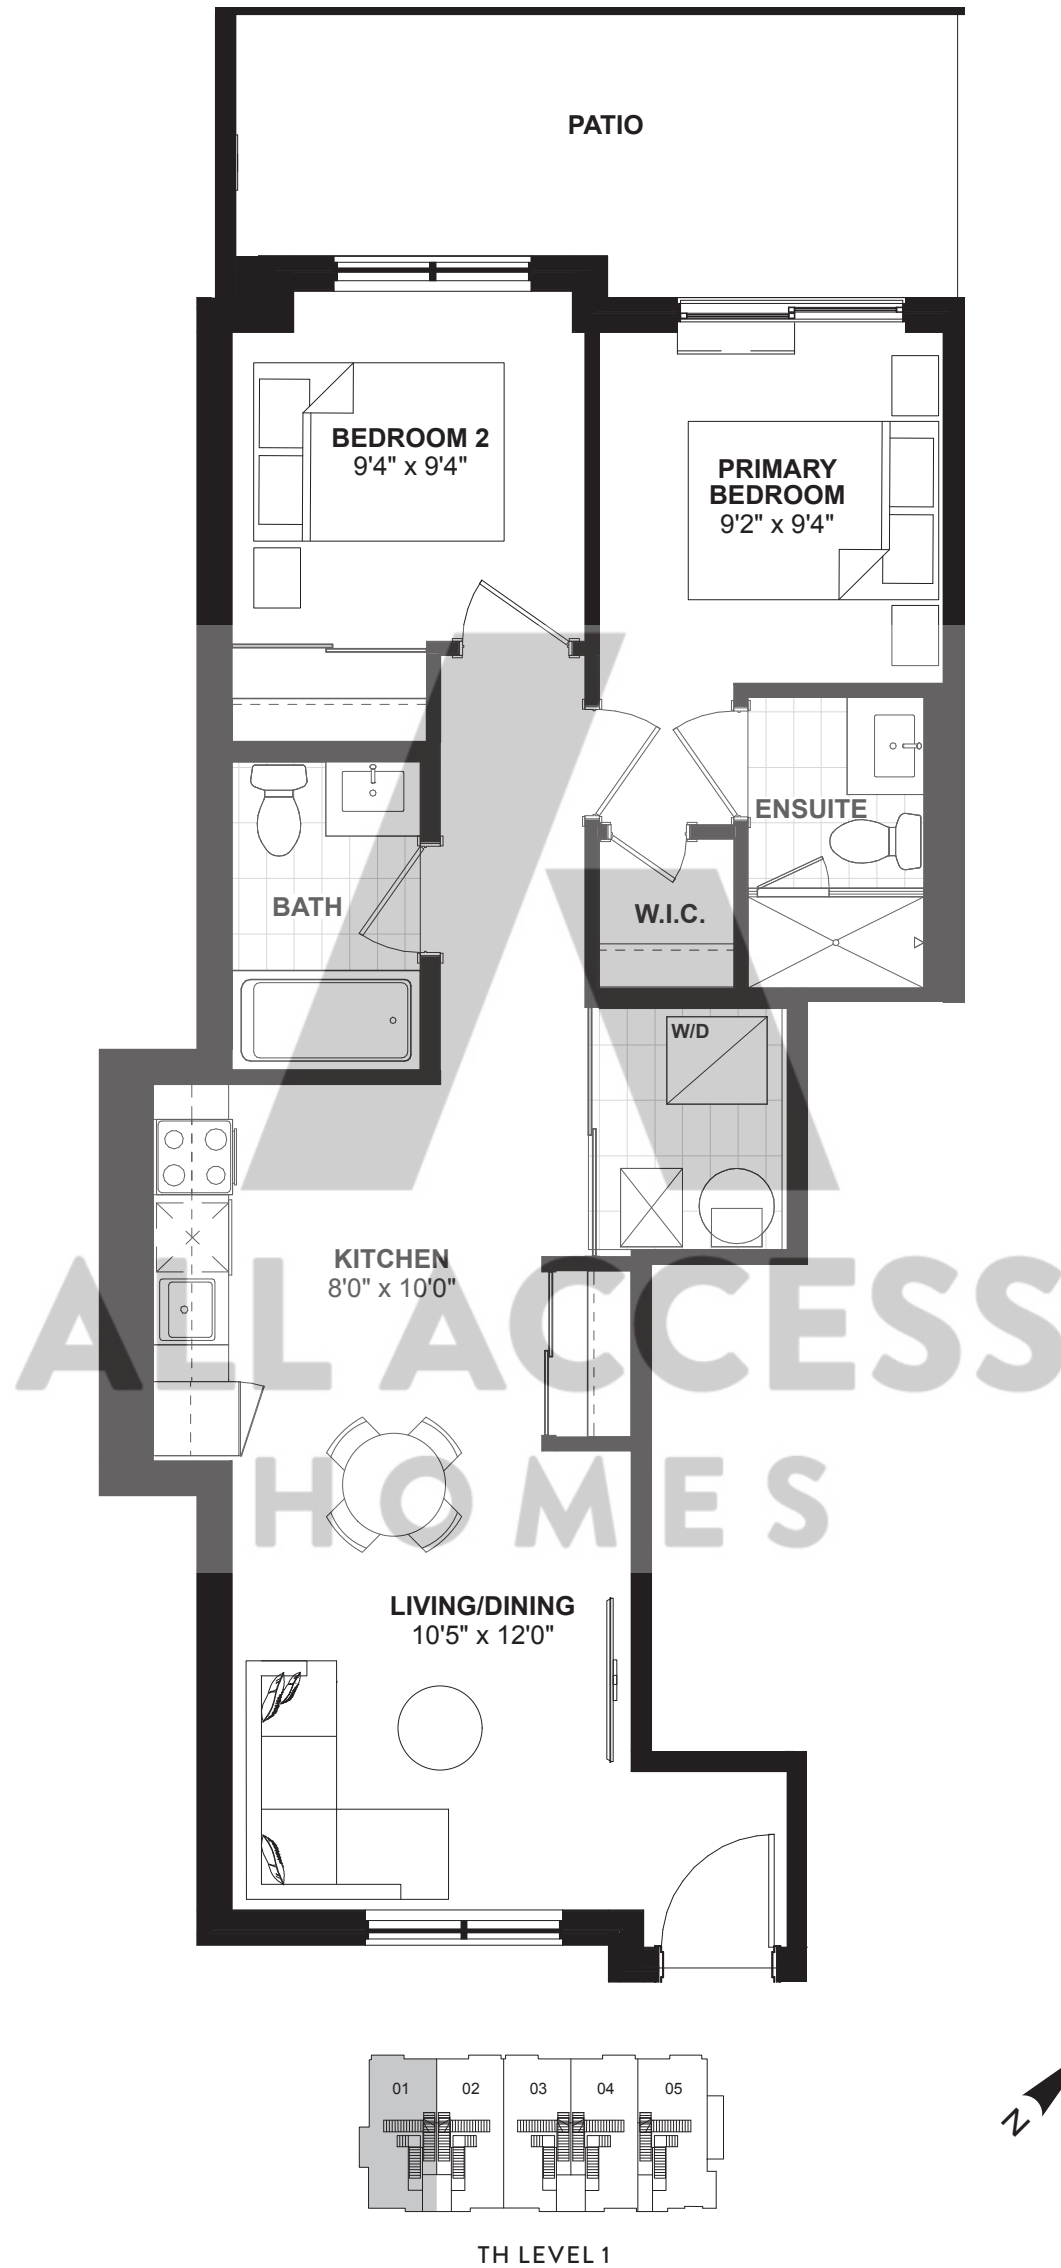

3 BEDROOM + DEN • 1233 SQ. FT.

FLOOR 7

FLOOR 7

FLOOR 8

3E+D

3 BEDROOM + DEN • 1025 SQ. FT.

FLOOR 7

FLOOR 8

SUITE TH-1A

2 BEDROOM • 780 SQ. FT.

SUITE TH-1B

2 BEDROOM • 725 SQ. FT.

ALL ACCESS
HOMES

TH LEVEL 1

SUITE TH-1C

2 BEDROOM • 781 SQ. FT.