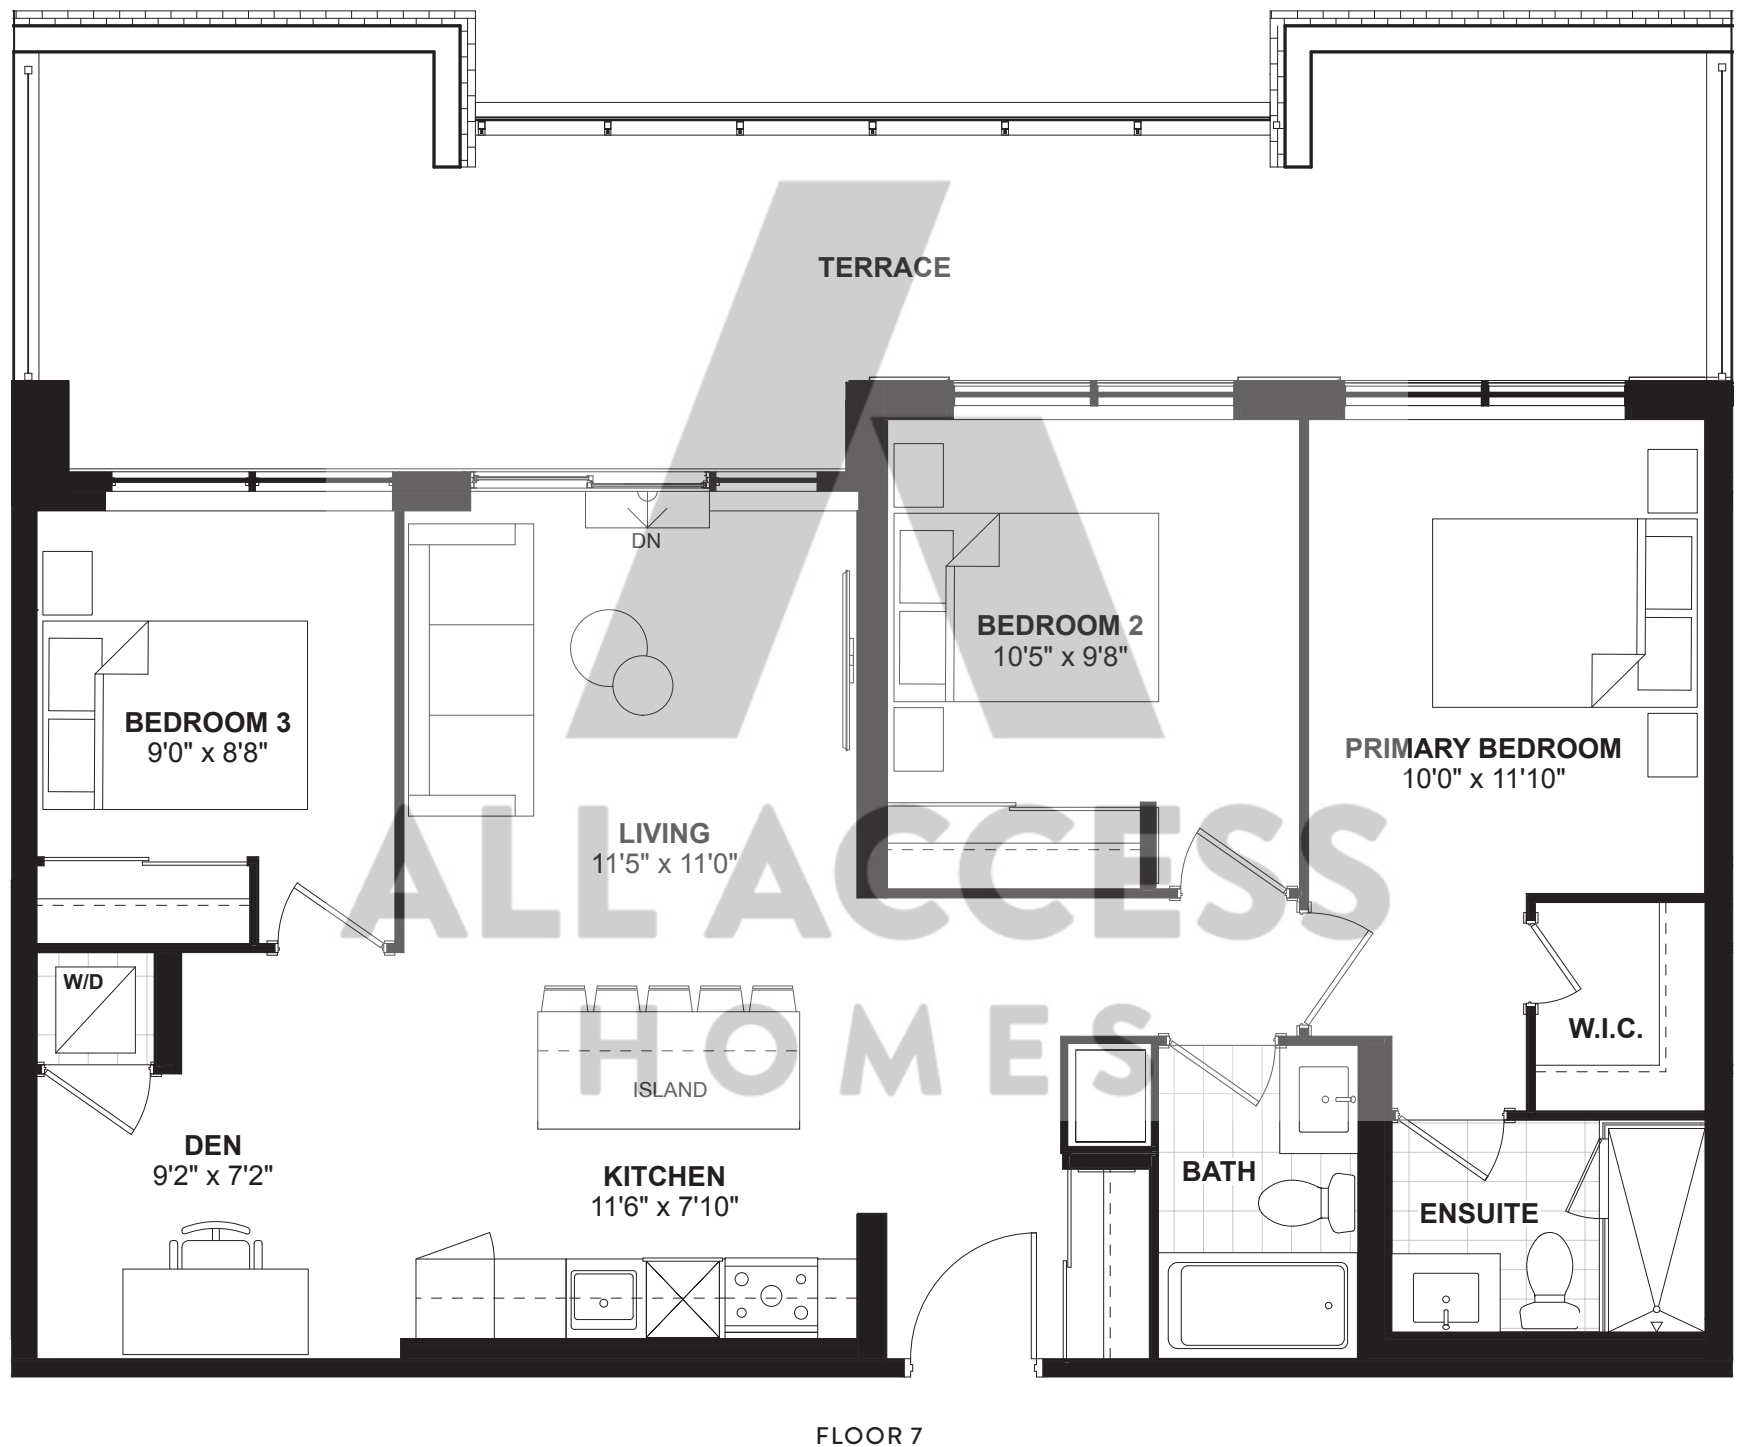

3E+D

3 BEDROOM + DEN • 1025 SQ. FT.