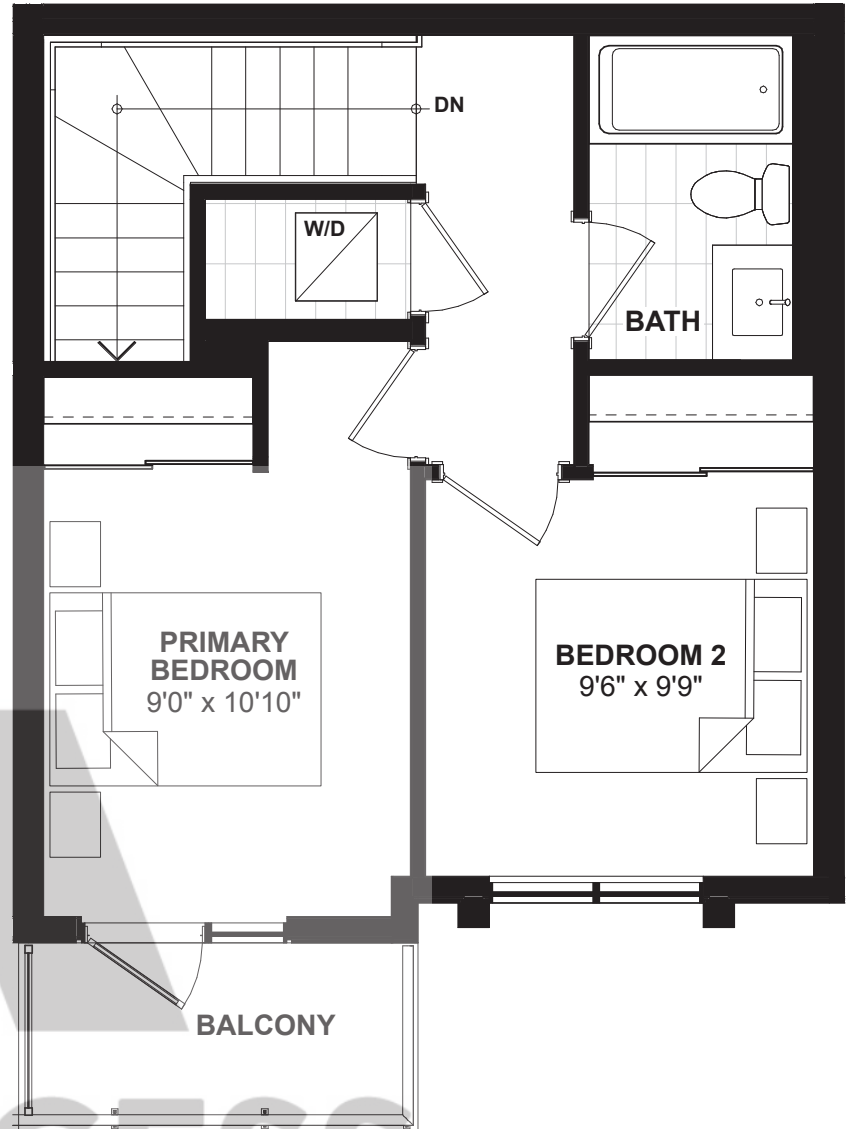

2H (BF)

2 BEDROOM • 730 SQ. FT.

FLOOR 8

FLOOR 7

FLOOR 7

FLOOR 8

2M

2 BEDROOM • 918 SQ. FT.

SUITE TH-2B

2 BEDROOM • 935 SQ. FT.

TH LEVEL 1

ALL ACCESS
HOMES

SUITE TH-2C

2 BEDROOM • 914 SQ. FT.

TH LEVEL 2

TH LEVEL 3

ALL ACCESS HOMES

TH LEVEL 1

TH LEVEL 2

TH LEVEL 3

SUITE TH-2D

2 BEDROOM • 929 SQ. FT.

TH LEVEL 2

TH LEVEL 3

TH LEVEL 1

ALL ACCESS
HOMES

TH LEVEL 2

TH LEVEL 3

SUITE TH-2E

2 BEDROOM • 935 SQ. FT.

TH LEVEL 2

TH LEVEL 3