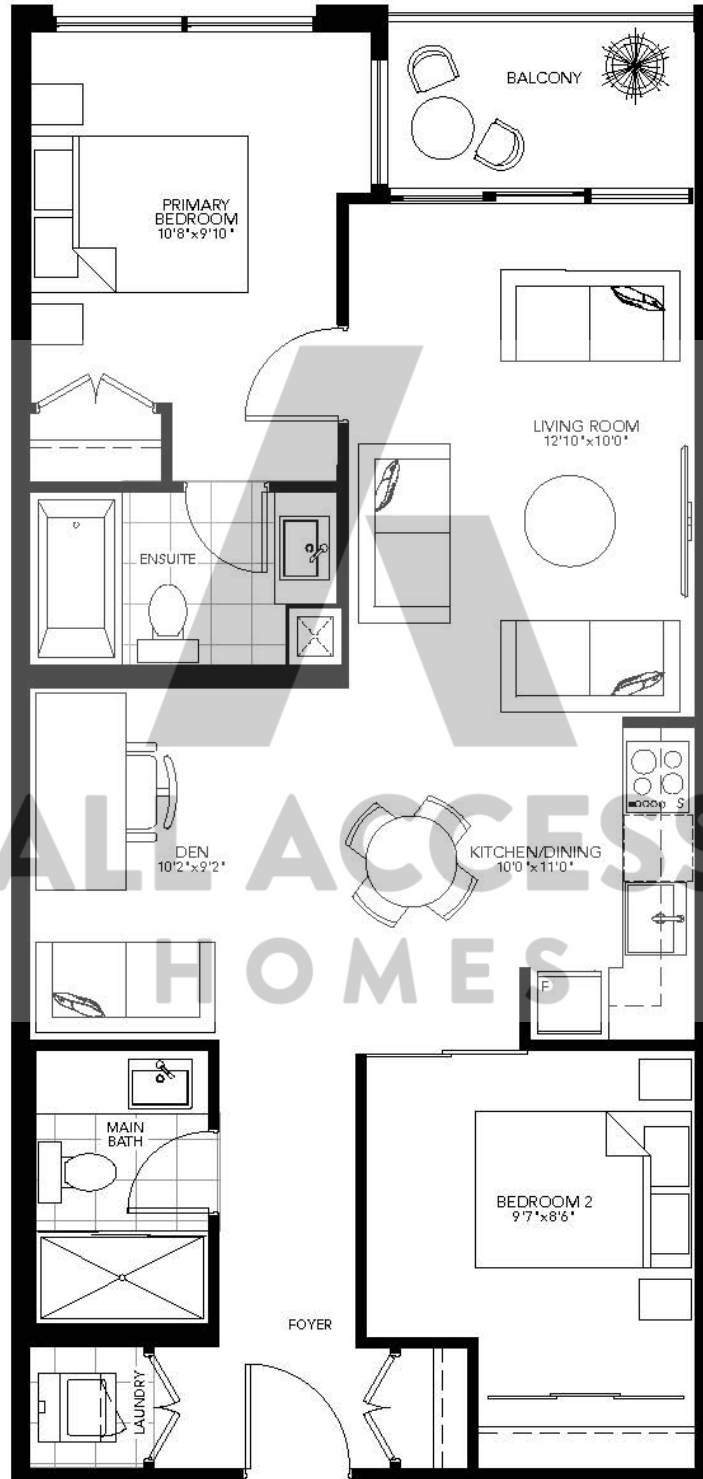

TYPE L8

875 SQ. FT.

1 BEDROOM | 2 BATHROOM

GEMINI
condos

1ST LEVEL

SECTION

MEZZANINE LEVEL

1ST FLOOR
SOUTH TOWER

GEMINI
condos

2ND FLOOR
SOUTH TOWER

3RD FLOOR
SOUTH TOWER

4TH FLOOR
SOUTH TOWER

5TH FLOOR
SOUTH TOWER

6TH FLOOR
SOUTH TOWER

7TH FLOOR
SOUTH TOWER

9TH FLOOR
SOUTH TOWER

CASTLERIDGE
HOMES

TYPE D

804 SQ. FT.

2 BEDROOM + DEN | 2 BATHROOM

GEMINI
condos

2ND FLOOR
SOUTH TOWER

TYPE B2

725 SQ. FT.

2 BEDROOM | 2 BATHROOM

GEMINI
condos

3RD FLOOR
SOUTH TOWER

4TH FLOOR
SOUTH TOWER

5TH FLOOR
SOUTH TOWER

6TH FLOOR
SOUTH TOWER

7TH FLOOR
SOUTH TOWER

8TH FLOOR
SOUTH TOWER