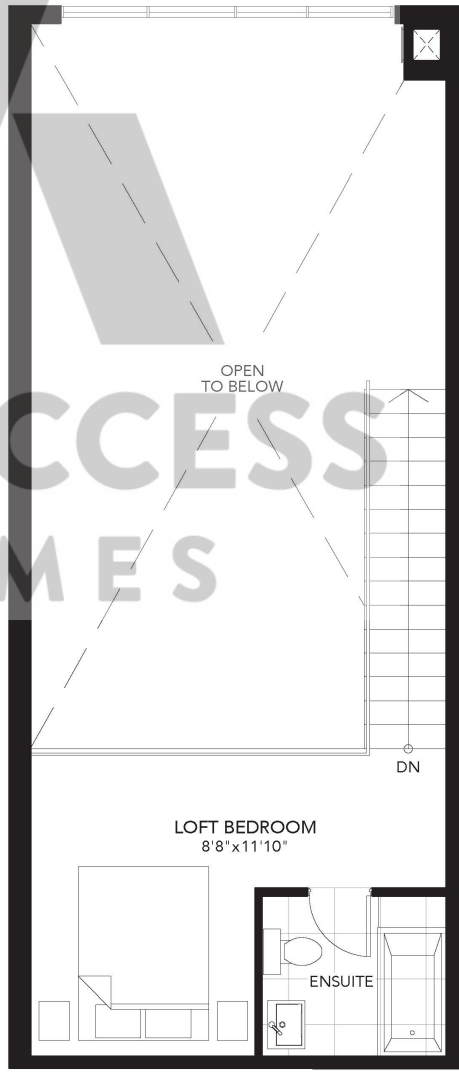

TYPE L8

875 SQ. FT.

1 BEDROOM | 2 BATHROOM

GEMINI
condos

1ST LEVEL

SECTION

MEZZANINE LEVEL

1ST FLOOR
SOUTH TOWER

TYPE L10

937 SQ. FT.

1 BEDROOM | 2 BATHROOM

GEMINI
condos

1ST FLOOR
SOUTH TOWER

TYPE A

759 SQ. FT.

2 BEDROOM + OPTIONAL DEN | 2 BATHROOM

GEMINI
condos

2ND FLOOR
SOUTH TOWER

3RD FLOOR
SOUTH TOWER

4TH FLOOR
SOUTH TOWER

5TH FLOOR
SOUTH TOWER

6TH FLOOR
SOUTH TOWER

7TH FLOOR
SOUTH TOWER

9TH FLOOR
SOUTH TOWER

TYPE B

672 SQ. FT.

2 BEDROOM | 2 BATHROOM

GEMINI
condos

2ND FLOOR
SOUTH TOWER

3RD FLOOR
SOUTH TOWER

4TH FLOOR
SOUTH TOWER

5TH FLOOR
SOUTH TOWER