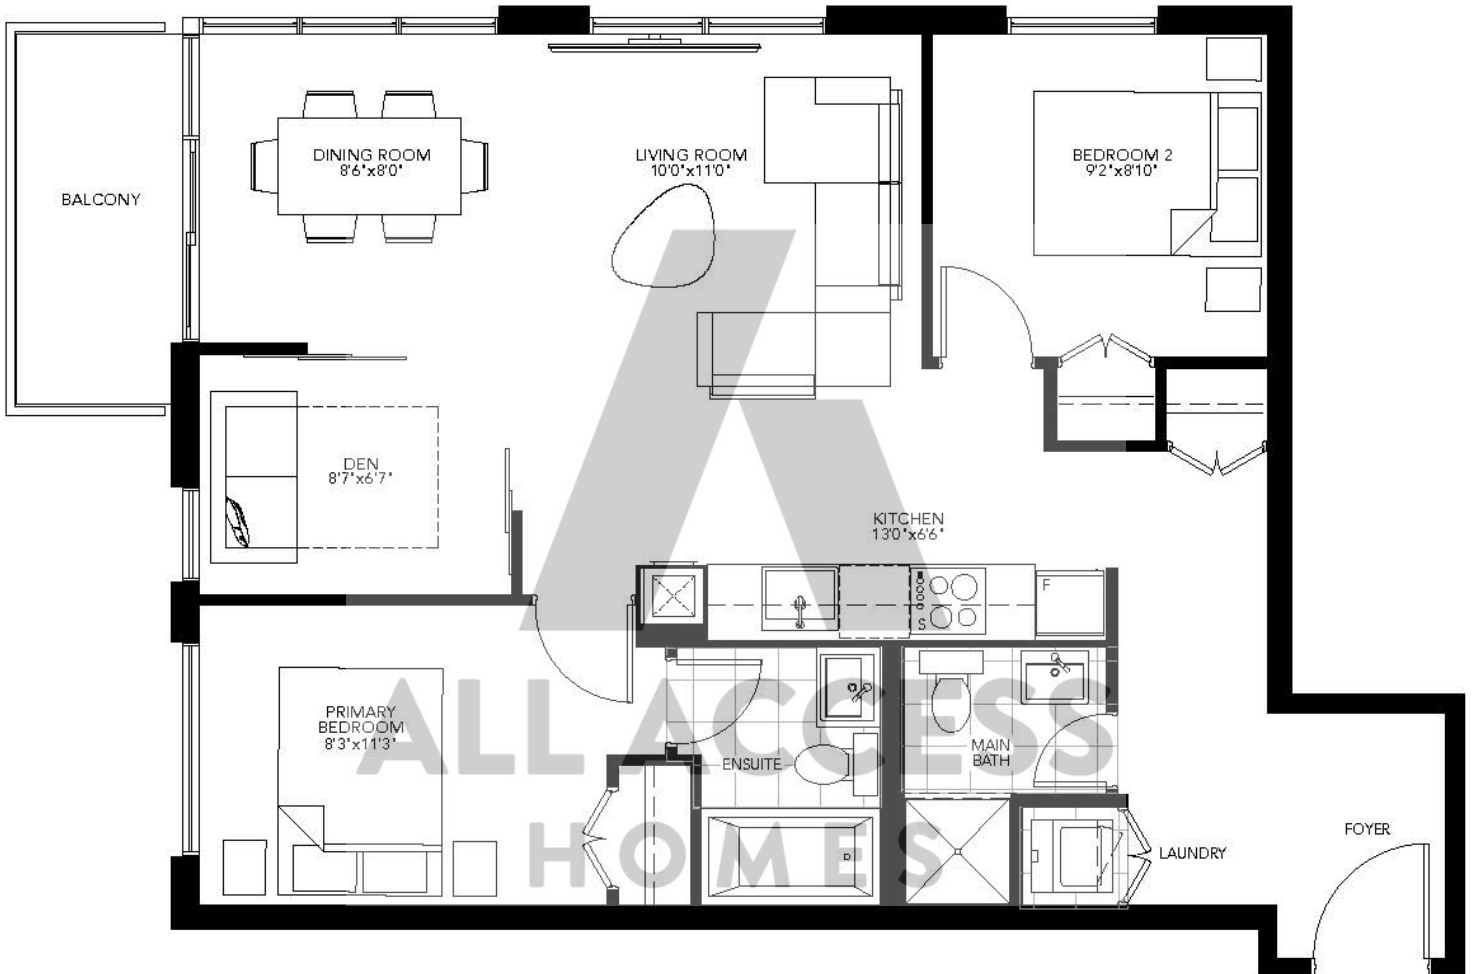

TYPE L10

937 SQ. FT.

1 BEDROOM | 2 BATHROOM

GEMINI
condos

1ST FLOOR
SOUTH TOWER

TYPE A

759 SQ. FT.

2 BEDROOM + OPTIONAL DEN | 2 BATHROOM

7TH FLOOR
SOUTH TOWER.

8TH FLOOR
SOUTH TOWER.

9TH FLOOR
SOUTH TOWER.

TYPE A3

803 SQ. FT.

2 BEDROOM + DEN | 2 BATHROOM

GEMINI
condos

7TH FLOOR
SOUTH TOWER

8TH FLOOR
SOUTH TOWER

9TH FLOOR
SOUTH TOWER