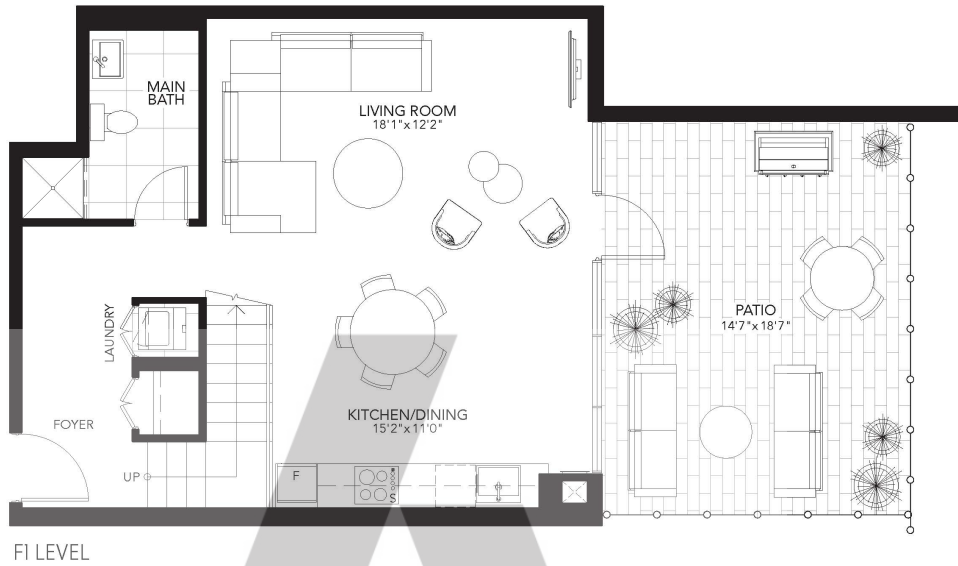

TYPE L8

875 SQ. FT.

1 BEDROOM | 2 BATHROOM

GEMINI
condos

1ST LEVEL

SECTION

MEZZANINE LEVEL

1ST FLOOR
SOUTH TOWER

TYPE L10

937 SQ. FT.

1 BEDROOM | 2 BATHROOM

GEMINI
condos

1ST FLOOR
SOUTH TOWER

TYPE A

759 SQ. FT.

2 BEDROOM + OPTIONAL DEN | 2 BATHROOM

TYPE B

672 SQ. FT.

2 BEDROOM | 2 BATHROOM

GEMINI
condos

2ND FLOOR
SOUTH TOWER

3RD FLOOR
SOUTH TOWER

4TH FLOOR
SOUTH TOWER

5TH FLOOR
SOUTH TOWER

CASTLERIDGE
HOMES

TYPE D

804 SQ. FT.

2 BEDROOM + DEN | 2 BATHROOM

GEMINI
condos

2ND FLOOR
SOUTH TOWER

TYPE B2

725 SQ. FT.