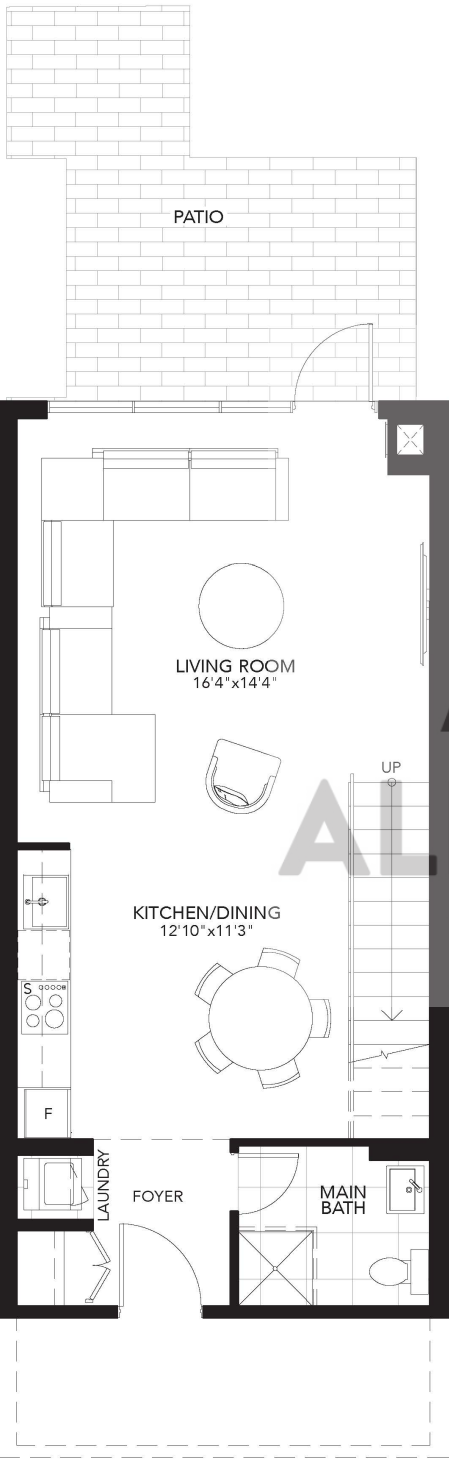

TYPE L8

875 SQ. FT.

1 BEDROOM | 2 BATHROOM

GEMINI
condos

1ST LEVEL

SECTION

MEZZANINE LEVEL

1ST FLOOR
SOUTH TOWER

TYPE L10

937 SQ. FT.

1 BEDROOM | 2 BATHROOM

GEMINI
condos

1ST FLOOR
SOUTH TOWER

TYPE A

759 SQ. FT.

2 BEDROOM + OPTIONAL DEN | 2 BATHROOM

GEMINI
condos

2ND FLOOR
SOUTH TOWER

3RD FLOOR
SOUTH TOWER

4TH FLOOR
SOUTH TOWER

5TH FLOOR
SOUTH TOWER

6TH FLOOR
SOUTH TOWER

7TH FLOOR
SOUTH TOWER

9TH FLOOR
SOUTH TOWER

TYPE B

672 SQ. FT.

2 BEDROOM | 2 BATHROOM

GEMINI
condos

2ND FLOOR
SOUTH TOWER

3RD FLOOR
SOUTH TOWER

4TH FLOOR
SOUTH TOWER

5TH FLOOR
SOUTH TOWER