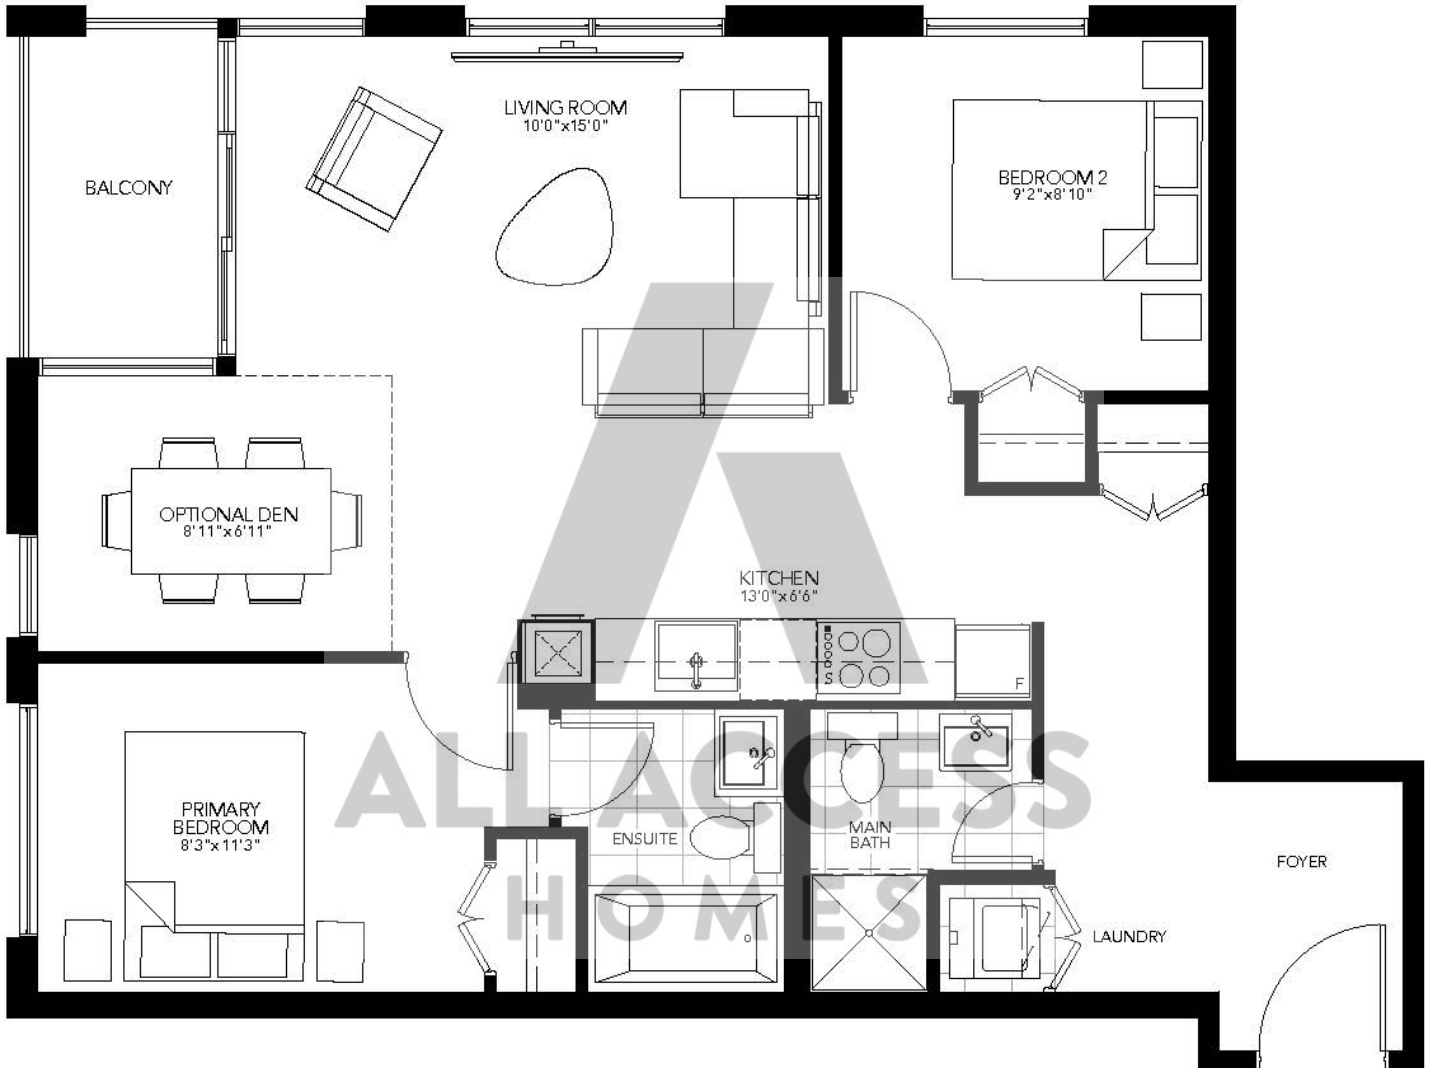

TYPE L8

875 SQ. FT.

1 BEDROOM | 2 BATHROOM

GEMINI
condos

1ST LEVEL

SECTION

MEZZANINE LEVEL

1ST FLOOR
SOUTH TOWER

TYPE L10

937 SQ. FT.

1 BEDROOM | 2 BATHROOM

GEMINI
condos

1ST FLOOR
SOUTH TOWER

TYPE A

759 SQ. FT.

2 BEDROOM + OPTIONAL DEN | 2 BATHROOM

GEMINI
condos

2ND FLOOR
SOUTH TOWER

3RD FLOOR
SOUTH TOWER

4TH FLOOR
SOUTH TOWER

5TH FLOOR
SOUTH TOWER

6TH FLOOR
SOUTH TOWER

7TH FLOOR
SOUTH TOWER

9TH FLOOR
SOUTH TOWER

TYPE B

672 SQ. FT.

2 BEDROOM | 2 BATHROOM

GEMINI
condos

2ND FLOOR
SOUTH TOWER

3RD FLOOR
SOUTH TOWER

4TH FLOOR
SOUTH TOWER

5TH FLOOR
SOUTH TOWER